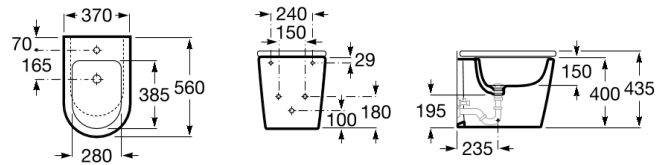

INSPIRA

ROUND - Back to wall vitreous china bidet

DIMENSIONS

Length 370 mm
 Width 560 mm
 Height 400 mm

COLOURS AND FINISHES

00 White

PRICE (VAT INCLUDED)

£506.08

TECHNICAL DRAWINGS

FEATURES

- Back-to-wall
- Bidet capacity (l): 7.2
- Cover: Cover not included
- Distance between water inlets (mm): 150
- Fixing kit: Included
- Installation type: Floor-standing
- Shape: Round
- Taphole configuration: 1 taphole
- Water inlet height (mm): 180

INCLUDES

COMPATIBLE WITH

Inspira

Three shapes, multiple combinations, ample possibilities. This vitreous china and furniture collection, with 3 design lines -Round (round), Soft (with soft angles) and Square (square)-, which can be perfectly combined, will bring life to bathroom spaces in any style.